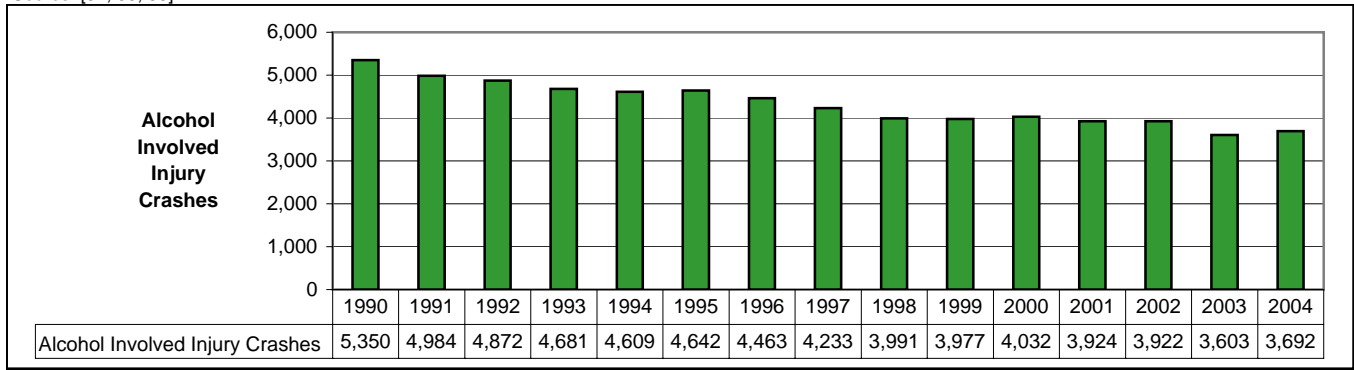

Figure 33: Trend in Alcohol Involved Injury Crashes in Missouri, 1990-2004

Source: [32, 33, 35]

Figure 33: Trend in Alcohol Involved Property Damage Crashes in Missouri, 1990-2004

Source: [32, 33, 35]

Figure 35: Trend in Alcohol Involved Traffic Fatalities in Missouri, 1990-2004

Source: [32, 35, 36]

Figure 36: Trend in Alcohol Involved Traffic Injuries in Missouri, 1990-2004

Source: [32, 35, 36]