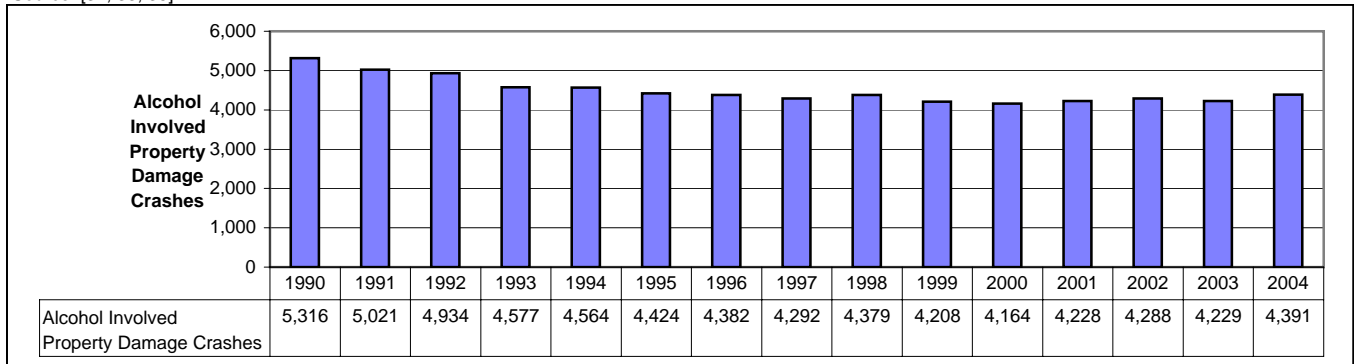

Figure 33: Trend in Alcohol Involved Injury Crashes in Missouri, 1990-2004

Source: [32, 33, 35]

Figure 33: Trend in Alcohol Involved Property Damage Crashes in Missouri, 1990-2004

Source: [32, 33, 35]

Figure 35: Trend in Alcohol Involved Traffic Fatalities in Missouri, 1990-2004

Source: [32, 35, 36]

Figure 36: Trend in Alcohol Involved Traffic Injuries in Missouri, 1990-2004

Source: [32, 35, 36]