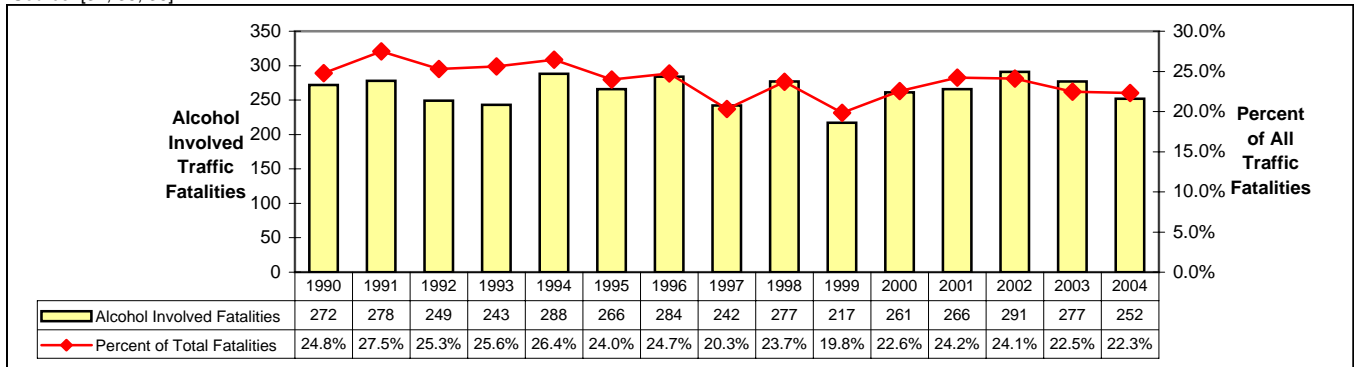

Figure 33: Trend in Alcohol Involved Injury Crashes in Missouri, 1990-2004

Source: [32, 33, 35]

Figure 33: Trend in Alcohol Involved Property Damage Crashes in Missouri, 1990-2004

Source: [32, 33, 35]

Figure 35: Trend in Alcohol Involved Traffic Fatalities in Missouri, 1990-2004

Source: [32, 35, 36]

Figure 36: Trend in Alcohol Involved Traffic Injuries in Missouri, 1990-2004

Source: [32, 35, 36]