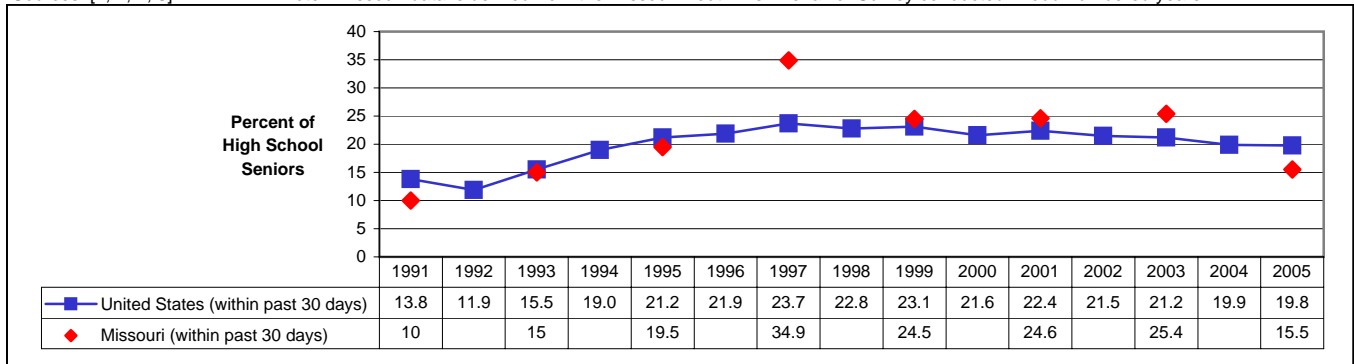

Figure 9: Trends in Current Tobacco Use Among Missouri High School Seniors, 1991-2005

Sources: [7, 8]

Figure 10: Trends in Current Use of Marijuana by U.S. and Missouri High School Seniors, 1991-2005

Sources: [1, 2, 7, 8]

Note: Missouri data is derived from the Missouri Youth Risk Behavior Survey conducted in odd-numbered years

Figure 11: Trends in Lifetime and Current Use of Marijuana Among Missouri High School Seniors, 1991-2005