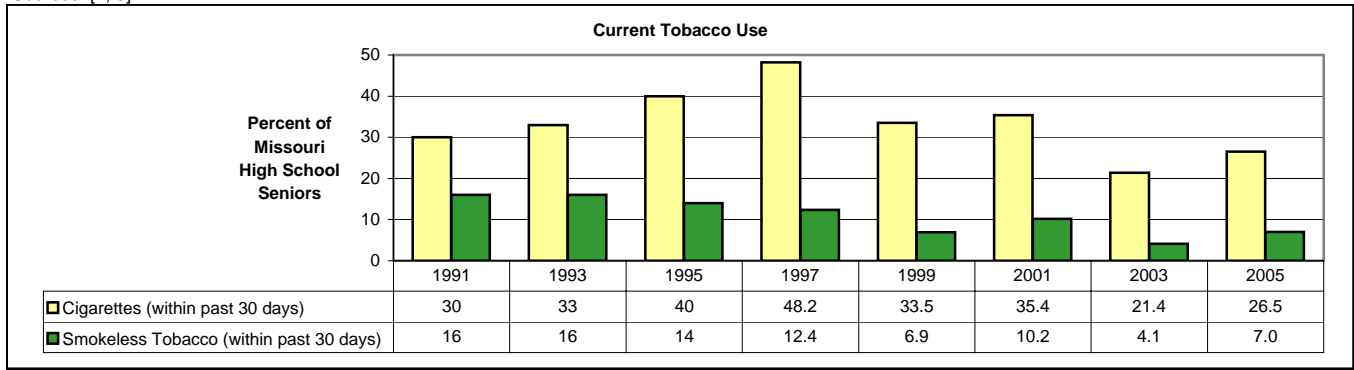

Figure 9: Trends in Current Tobacco Use Among Missouri High School Seniors, 1991-2005

Sources: [7, 8]

Figure 10: Trends in Current Use of Marijuana by U.S. and Missouri High School Seniors, 1991-2005

Sources: [1, 2, 7, 8]

Note: Missouri data is derived from the Missouri Youth Risk Behavior Survey conducted in odd-numbered years

Figure 11: Trends in Lifetime and Current Use of Marijuana Among Missouri High School Seniors, 1991-2005