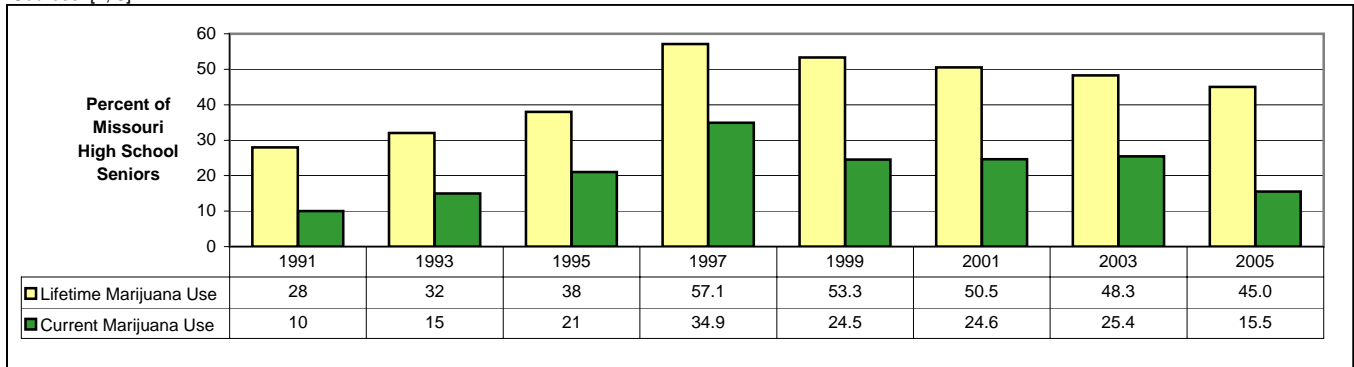

Note: Missouri data is derived from the Missouri Youth Risk Behavior Survey conducted in odd-numbered years

Figure 11: Trends in Lifetime and Current Use of Marijuana Among Missouri High School Seniors, 1991-2005

Sources: [7, 8]

Figure 12: Trends in Current Use of Cocaine by U.S. and Missouri High School Seniors, 1991-2005

Sources: [1, 2, 7, 8]

Note: Missouri data is derived from the Missouri Youth Risk Behavior Survey conducted in odd-numbered years