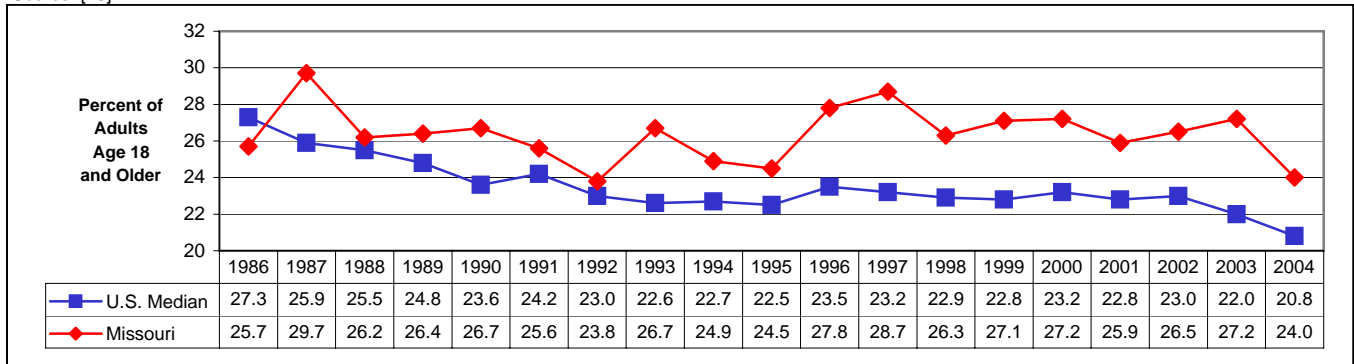

Figure 5: Trends in Current Binge Drinking by U.S. and Missouri High School Seniors, 1991-2005

Sources: [1, 2, 7, 8]

Note: Missouri data is derived from the Missouri Youth Risk Behavior Survey conducted in odd-numbered years

Figure 6: Trends in Current Alcohol Use and Binge Drinking Among Missouri High School Seniors, 1991-2005

Sources: [7, 8]

Figure 7: Trends in Estimated Prevalence of Adult Cigarette Smoking in the U.S. and Missouri, 1986-2004

Source: [48]

Figure 8: Trends in Current Use of Cigarettes by U.S. and Missouri High School Seniors, 1991-2005

Sources: [1, 2, 7, 8]

Note: Missouri data is derived from the Missouri Youth Risk Behavior Survey conducted in odd-numbered years