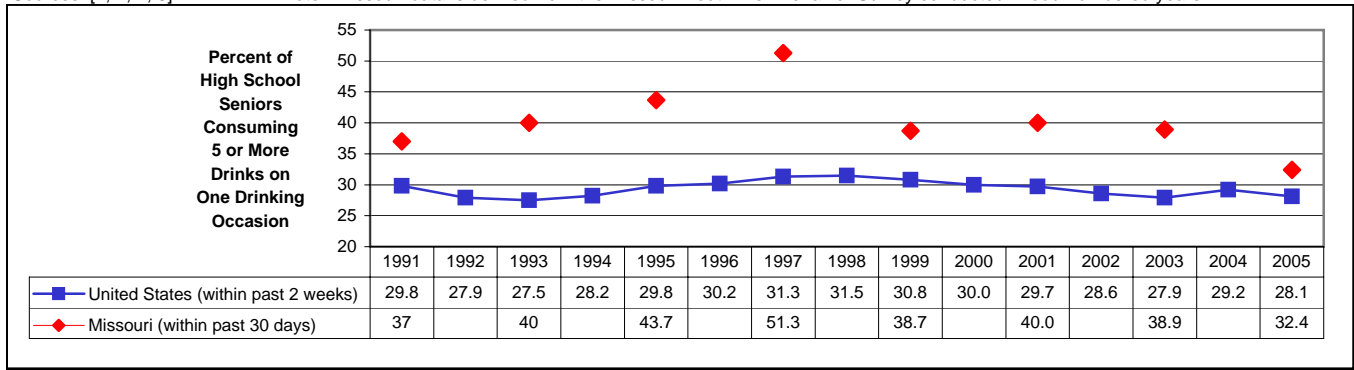

Figure 5: Trends in Current Binge Drinking by U.S. and Missouri High School Seniors, 1991-2005

Sources: [1, 2, 7, 8]

Note: Missouri data is derived from the Missouri Youth Risk Behavior Survey conducted in odd-numbered years

Figure 6: Trends in Current Alcohol Use and Binge Drinking Among Missouri High School Seniors, 1991-2005

Sources: [7, 8]

Figure 7: Trends in Estimated Prevalence of Adult Cigarette Smoking in the U.S. and Missouri, 1986-2004