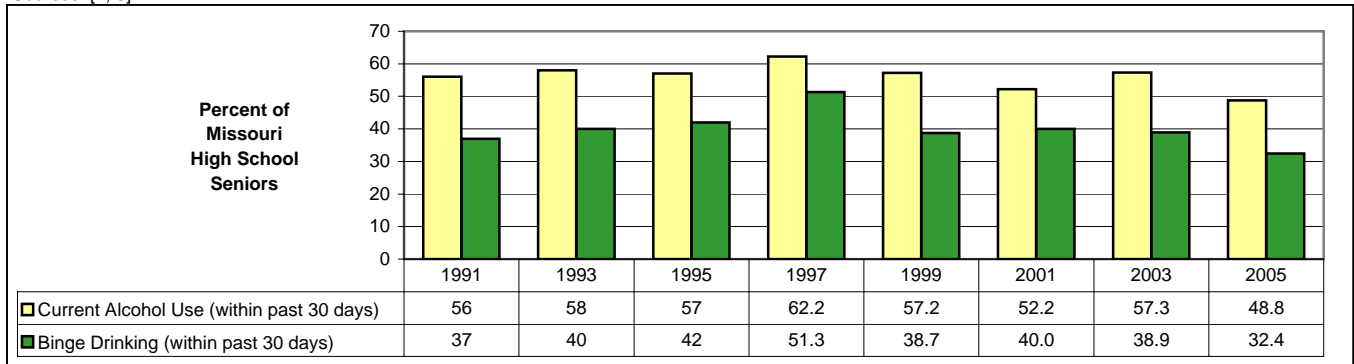

Figure 5: Trends in Current Binge Drinking by U.S. and Missouri High School Seniors, 1991-2005

Sources: [1, 2, 7, 8]

Note: Missouri data is derived from the Missouri Youth Risk Behavior Survey conducted in odd-numbered years

Figure 6: Trends in Current Alcohol Use and Binge Drinking Among Missouri High School Seniors, 1991-2005

Sources: [7, 8]

Figure 7: Trends in Estimated Prevalence of Adult Cigarette Smoking in the U.S. and Missouri, 1986-2004