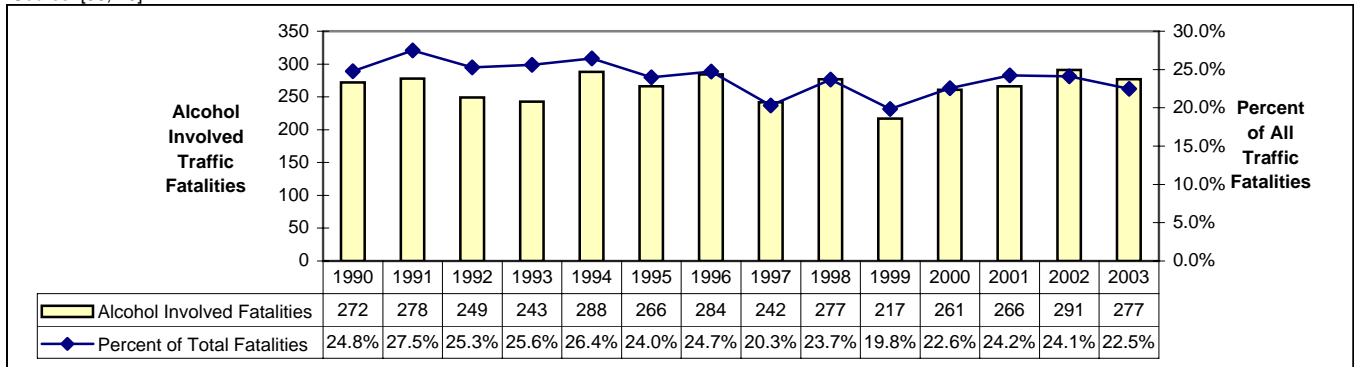

**Figure 33: Trend in Alcohol Involved Injury Crashes in Missouri, 1990-2003**

Source: 36, 37

**Figure 33: Trend in Alcohol Involved Property Damage Crashes in Missouri, 1990-2003**

Source: [36, 37]

**Figure 35: Trend in Alcohol Involved Traffic Fatalities in Missouri, 1990-2003**

Source: [36, 40]

**Figure 36: Trend in Alcohol Involved Traffic Injuries in Missouri, 1990-2003**

Source: [36, 40]