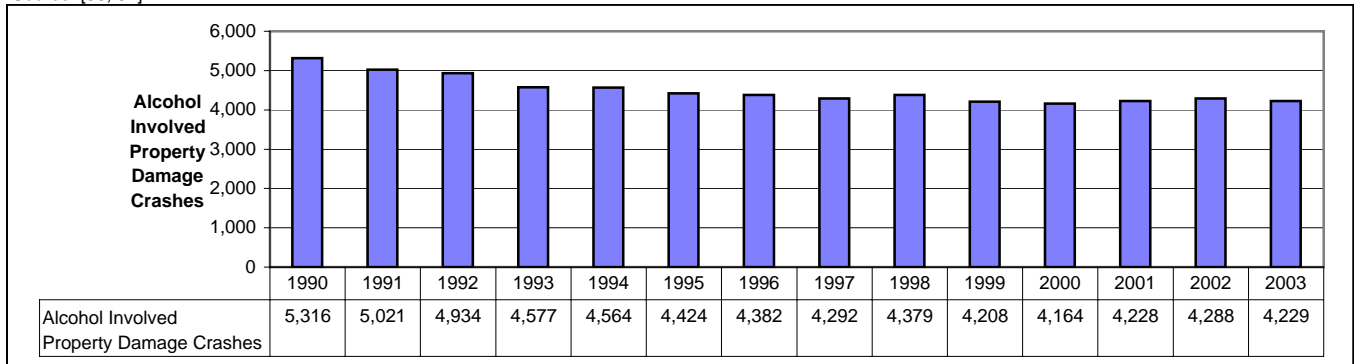

**Figure 33: Trend in Alcohol Involved Injury Crashes in Missouri, 1990-2003**

Source: 36, 37

**Figure 33: Trend in Alcohol Involved Property Damage Crashes in Missouri, 1990-2003**

Source: [36, 37]

**Figure 35: Trend in Alcohol Involved Traffic Fatalities in Missouri, 1990-2003**

Source: [36, 40]

**Figure 36: Trend in Alcohol Involved Traffic Injuries in Missouri, 1990-2003**

Source: [36, 40]