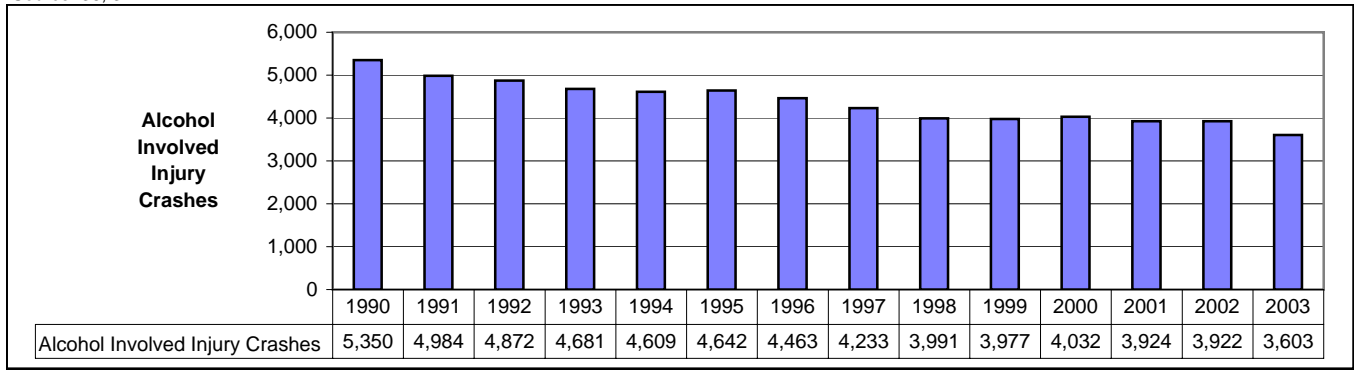

**Figure 33: Trend in Alcohol Involved Injury Crashes in Missouri, 1990-2003**

Source: 36, 37

**Figure 33: Trend in Alcohol Involved Property Damage Crashes in Missouri, 1990-2003**

Source: [36, 37]

**Figure 35: Trend in Alcohol Involved Traffic Fatalities in Missouri, 1990-2003**

Source: [36, 40]

**Figure 36: Trend in Alcohol Involved Traffic Injuries in Missouri, 1990-2003**

Source: [36, 40]