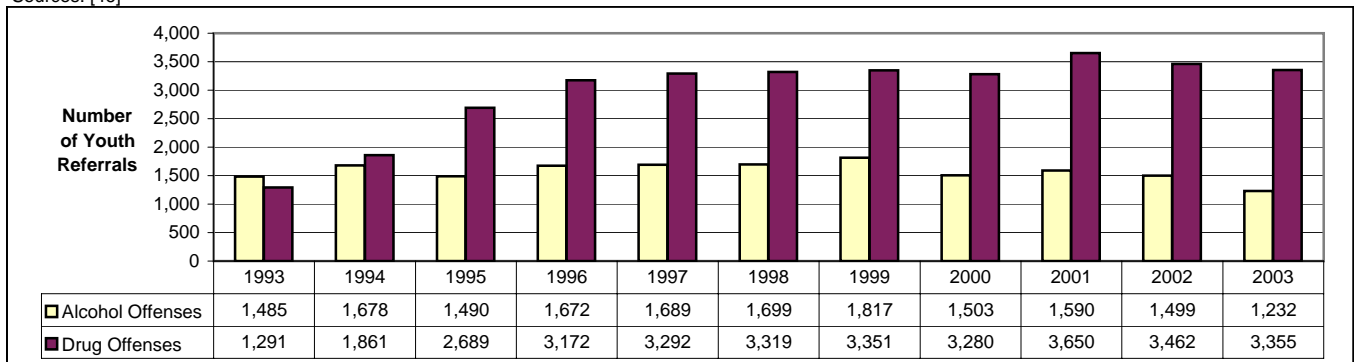

Figure 17: Juvenile Court Out-of-Home Placements of Children, and Reasons for Removal from Home, 1997-2003

Source: [45]

Figure 18: Trend in Missouri Public School Dropout Rate, 1993-2003

Source: [11]

Figure 19: Trends in Missouri Juvenile Court Referrals for Adolescent Alcohol and Drug Offenses, 1993-2003

Sources: [46]

Figure 20: Trend in Missouri Juvenile Court Referrals for Violent Offenses, 1994-2003

Sources: [46]