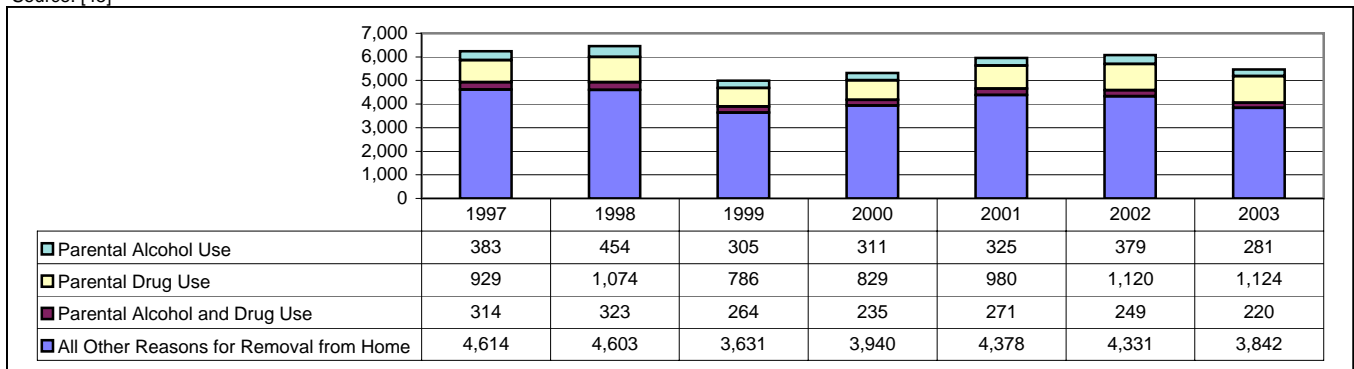

Figure 17: Juvenile Court Out-of-Home Placements of Children, and Reasons for Removal from Home, 1997-2003

Source: [45]

Figure 18: Trend in Missouri Public School Dropout Rate, 1993-2003

Source: [11]

Figure 19: Trends in Missouri Juvenile Court Referrals for Adolescent Alcohol and Drug Offenses, 1993-2003

Sources: [46]

Figure 20: Trend in Missouri Juvenile Court Referrals for Violent Offenses, 1994-2003

Sources: [46]