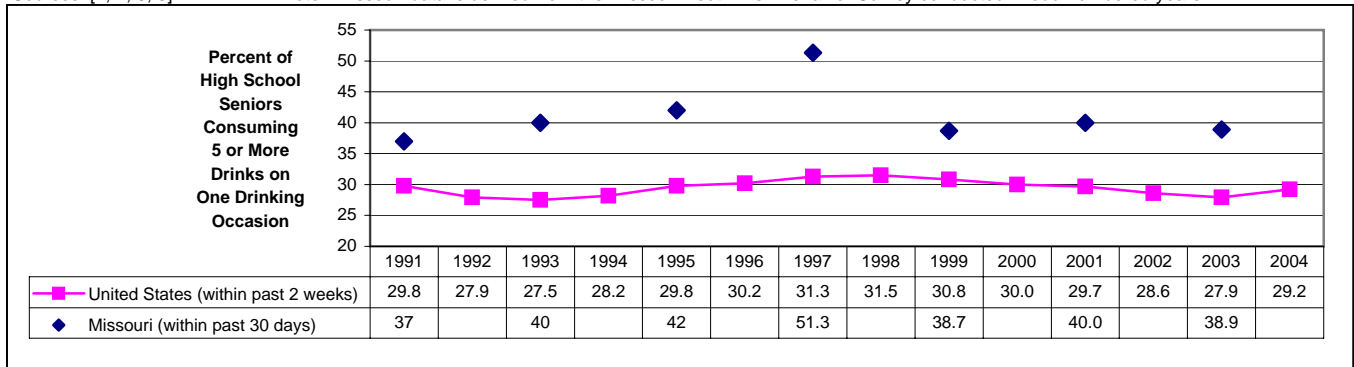

Figure 5: Trends in Current Binge Drinking by U.S. and Missouri High School Seniors, 1991-2004

Sources: [2, 7, 8, 9]

Note: Missouri data is derived from the Missouri Youth Risk Behavior Survey conducted in odd-numbered years

Figure 6: Trends in Current Alcohol Use and Binge Drinking Among Missouri High School Seniors, 1991-2003

Sources: [7, 8, 9]

Figure 7: Trends in Estimated Prevalence of Adult Cigarette Smoking in the U.S. and Missouri, 1986-2002