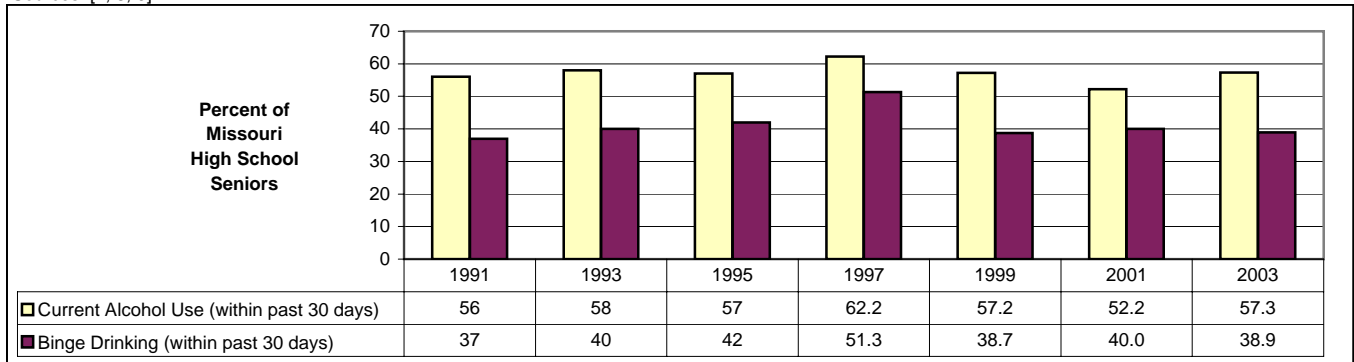

Figure 5: Trends in Current Binge Drinking by U.S. and Missouri High School Seniors, 1991-2004

Sources: [2, 7, 8, 9]

Note: Missouri data is derived from the Missouri Youth Risk Behavior Survey conducted in odd-numbered years

Figure 6: Trends in Current Alcohol Use and Binge Drinking Among Missouri High School Seniors, 1991-2003

Sources: [7, 8, 9]

Figure 7: Trends in Estimated Prevalence of Adult Cigarette Smoking in the U.S. and Missouri, 1986-2002