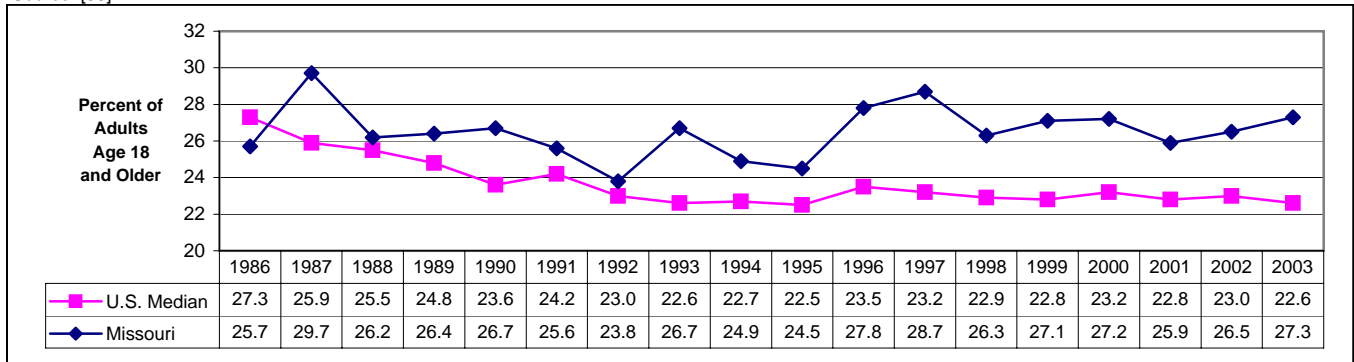

Figure 5: Trends in Current Binge Drinking by U.S. and Missouri High School Seniors, 1991-2004

Sources: [2, 7, 8, 9]

Note: Missouri data is derived from the Missouri Youth Risk Behavior Survey conducted in odd-numbered years

Figure 6: Trends in Current Alcohol Use and Binge Drinking Among Missouri High School Seniors, 1991-2003

Sources: [7, 8, 9]

Figure 7: Trends in Estimated Prevalence of Adult Cigarette Smoking in the U.S. and Missouri, 1986-2002

Source: [58]

Figure 8: Trends in Current Use of Cigarettes by U.S. and Missouri High School Seniors, 1991-2004

Sources: [2, 7, 8, 9]

Note: Missouri data is derived from the Missouri Youth Risk Behavior Survey conducted in odd-numbered years