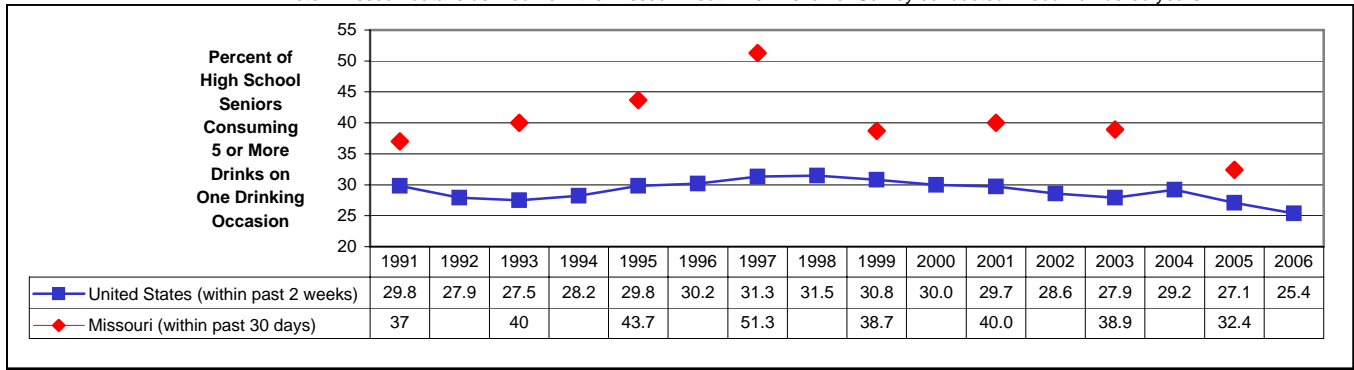

Figure 5: Trends in Current Binge Drinking by U.S. and Missouri High School Seniors, 1991-2006

Note: Missouri data is derived from the Missouri Youth Risk Behavior Survey conducted in odd-numbered years

Figure 6: Trends in Current Alcohol Use and Binge Drinking Among Missouri High School Seniors, 1991-2005

Figure 7: Trends in Estimated Prevalence of Adult Cigarette Smoking in the U.S. and Missouri, 1986-2005