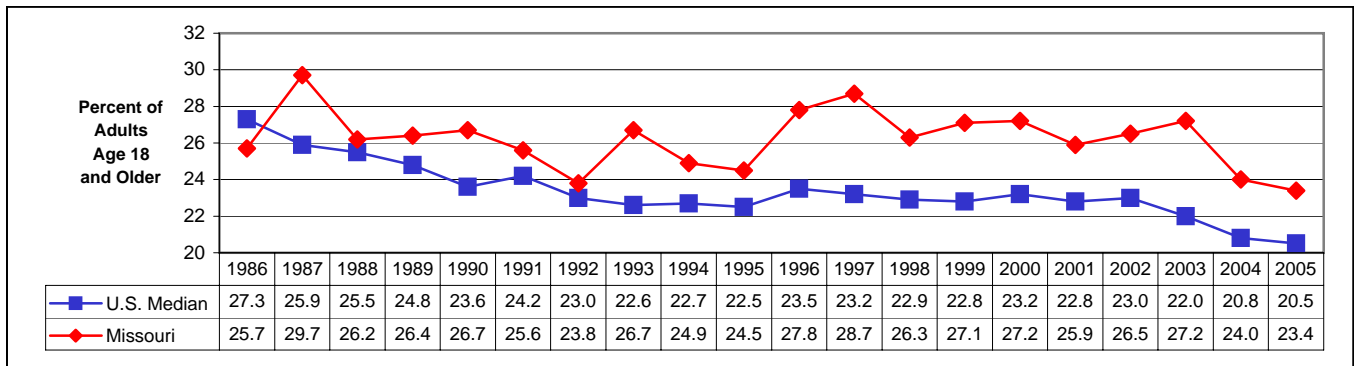

Figure 5: Trends in Current Binge Drinking by U.S. and Missouri High School Seniors, 1991-2006

Note: Missouri data is derived from the Missouri Youth Risk Behavior Survey conducted in odd-numbered years

Figure 6: Trends in Current Alcohol Use and Binge Drinking Among Missouri High School Seniors, 1991-2005

Figure 7: Trends in Estimated Prevalence of Adult Cigarette Smoking in the U.S. and Missouri, 1986-2005