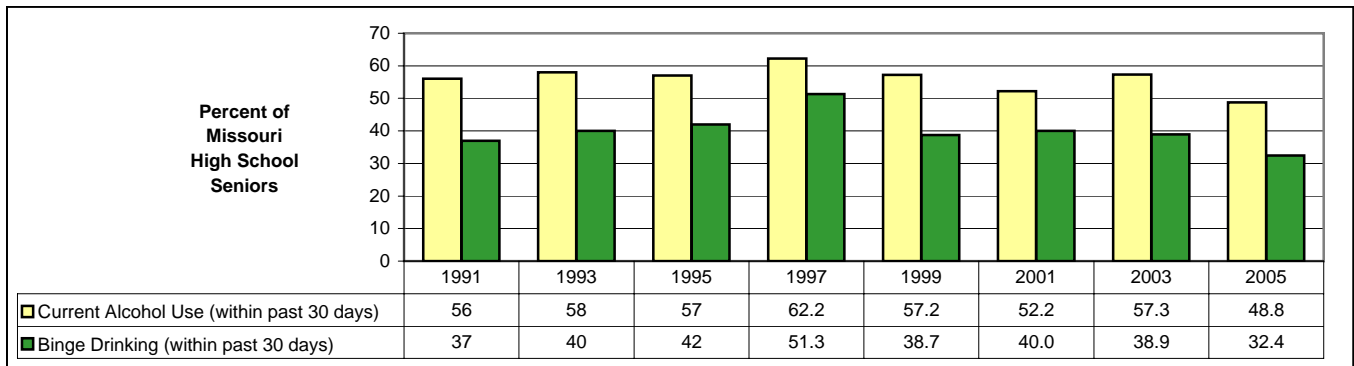

Figure 5: Trends in Current Binge Drinking by U.S. and Missouri High School Seniors, 1991-2006

Note: Missouri data is derived from the Missouri Youth Risk Behavior Survey conducted in odd-numbered years

Figure 6: Trends in Current Alcohol Use and Binge Drinking Among Missouri High School Seniors, 1991-2005

Figure 7: Trends in Estimated Prevalence of Adult Cigarette Smoking in the U.S. and Missouri, 1986-2005